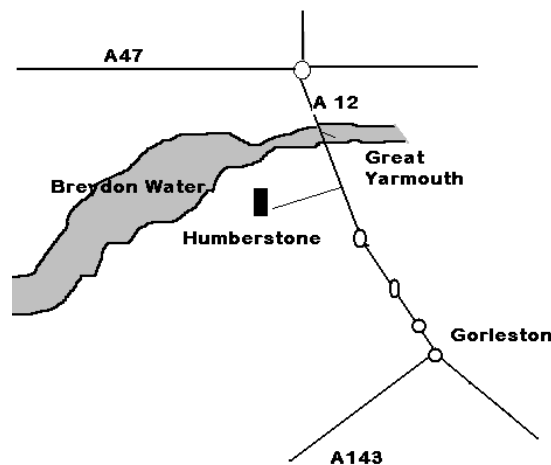

HUMBERSTONE FARM
— EQUESTRIAN CENTRE —

Un Affiliated Show Jumping 2010

Thursday Evenings starting at 5.00pm

At Humberstone Farm Equestrian Centre,
Great Yarmouth, NR31 0AZ

All classes open to horses or ponies and riders of any age.

Classes may be split in the jump-off if entries warrant.

All entries on the day.

Classes judged under Pony Club Rules, Table A7

Course Designer: Sue Peasley (BSJA)

All Enquiries:

www.humberstonefarm.com

or call **Martin on 07725 971543**

The organisers have taken reasonable precautions to ensure the health and safety of everyone attending these events. For these measures to be effective everyone present must themselves take reasonable precautions to avoid and prevent accidents. Instructions given by any Official must be obeyed. A correctly fitted riding hat (EN1384, ASTM F 1163 or PAS015 or higher) must be worn at all times by anyone mounted on a horse/pony. It is recommended that back protectors be worn in jumping classes. Any animal not under control or in any way constituting a danger may be asked to leave the showground. Owners enter their horses/ponies at their own risk, and it is a condition of entry that no liability of any kind attaches itself to Humberstone Equestrian Centre or the show organisers.